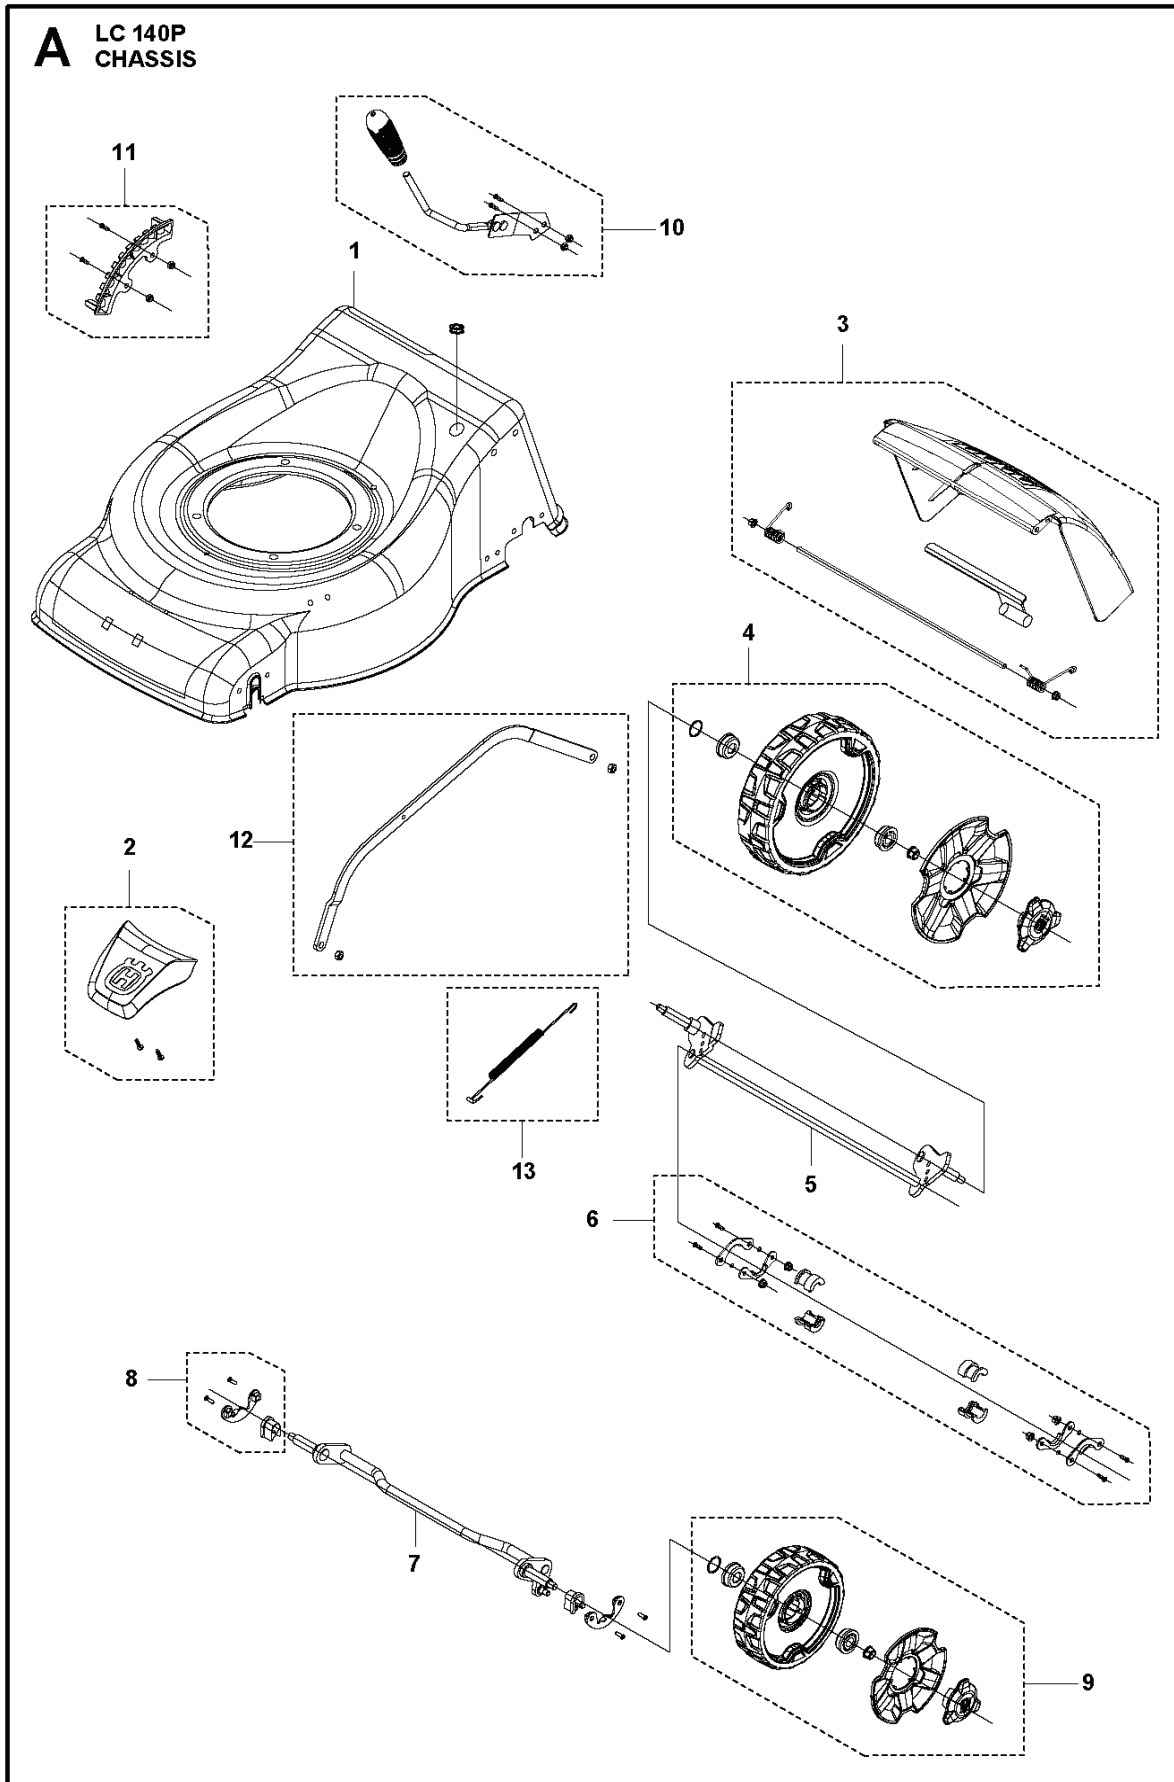

SPARE PARTS CATALOGUE

LAWN MOWERS: CONSUMER WALK-BEHINDS: HUSQVARNA LC 140P

Spare Parts List

SPARE PARTS LIST

LAWN MOWERS: CONSUMER WALK-
BEHINDS

HUSQVARNA LC 140P

LAWN MOWERS: CONSUMER WALK-BEHINDS

| PXM_REF | PXM_PARTNO | DESCRIPTION | PXM_REMARK | QTY. |
|---------|------------|-------------|-----------------------------|------|
| 1 | 599349369 | CHASSIS | CHASSIS | 1 |
| 2 | 599349371 | COVER KIT | FRONT COVER | 1 |
| 3 | 599349373 | FLAP | REAR DOOR | 1 |
| 4 | 599349422 | WHEEL | REAR WHEEL | 1 |
| 5 | 599349385 | AXLE | WHEEL AXLE | 1 |
| 6 | 599349417 | SLEEVE | REAR AXLE SLEEVE | 1 |
| 7 | 599349387 | AXLE | WHEEL AXLE | 1 |
| 8 | 599349382 | AXLE | FRONT AXLE FIXING | 1 |
| 9 | 599349367 | WHEEL | FRONT WHEEL | 1 |
| 10 | 599349398 | HANDLE KIT | HEIGHT ADJUSTMENT HANDLE | 1 |
| 11 | 599349363 | PLATE KIT | HEIGHT ADJUSTMENT PLATE | 1 |
| 12 | 599349364 | ROD | HEIGHT ADJUSTMENT ROD | 1 |
| 13 | 599349366 | SPRING | HEIGHT ADJUSTMENT SPRING | 1 |

C LC 140P
ENGINE

LAWN MOWERS: CONSUMER WALK-BEHINDS

| PXM_REF | PXM_PARTNO | DESCRIPTION | PXM_REMARK | QTY. |
|---------|------------|------------------|----------------|------|
| 1 | TBD | TBD | | 1 |
| 2 | 599349407 | INSTALLATION KIT | BOLTS AND NUTS | 1 |
| 3 | 599349376 | COVER | BELT COVER | 1 |
| 4 | 529737101 | BLADE SUPPORT | BLADE ADAPTER | 1 |
| 5 | 599349374 | BLADE | | 1 |