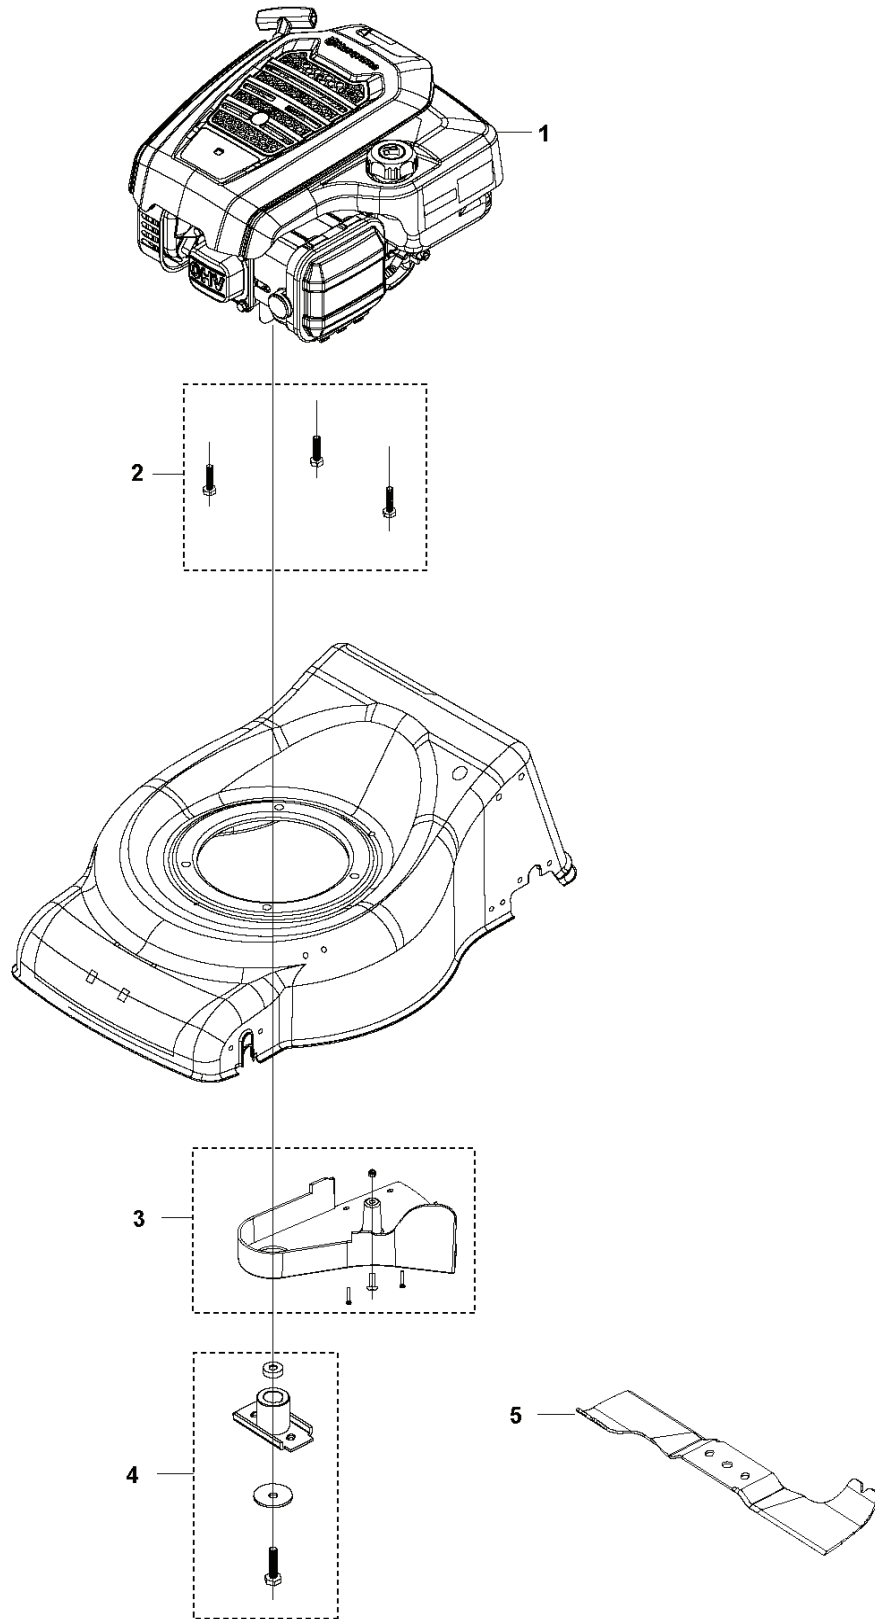

SPARE PARTS CATALOGUE

LAWN MOWERS: CONSUMER WALK-BEHINDS: HUSQVARNA LC 140P

Spare Parts List

SPARE PARTS LIST

LAWN MOWERS: CONSUMER WALK-
BEHINDS

HUSQVARNA LC 140P

LAWN MOWERS: CONSUMER WALK-BEHINDS

| PXM_REF | PXM_PARTNO | DESCRIPTION | PXM_REMARK | QTY. |
|---------|------------|-------------|-----------------------------|------|
| 1 | 599349369 | CHASSIS | CHASSIS | 1 |
| 2 | 599349371 | COVER KIT | FRONT COVER | 1 |
| 3 | 599349373 | FLAP | REAR DOOR | 1 |
| 4 | 599349422 | WHEEL | REAR WHEEL | 1 |
| 5 | 599349385 | AXLE | WHEEL AXLE | 1 |
| 6 | 599349417 | SLEEVE | REAR AXLE SLEEVE | 1 |
| 7 | 599349387 | AXLE | WHEEL AXLE | 1 |
| 8 | 599349382 | AXLE | FRONT AXLE FIXING | 1 |
| 9 | 599349367 | WHEEL | FRONT WHEEL | 1 |
| 10 | 599349398 | HANDLE KIT | HEIGHT ADJUSTMENT HANDLE | 1 |
| 11 | 599349363 | PLATE KIT | HEIGHT ADJUSTMENT PLATE | 1 |
| 12 | 599349364 | ROD | HEIGHT ADJUSTMENT ROD | 1 |
| 13 | 599349366 | SPRING | HEIGHT ADJUSTMENT SPRING | 1 |

C LC 140P
ENGINE

LAWN MOWERS: CONSUMER WALK-BEHINDS

| PXM_REF | PXM_PARTNO | DESCRIPTION | PXM_REMARK | QTY. |
|---------|------------|------------------|----------------|------|
| 1 | TBD | TBD | | 1 |
| 2 | 599349407 | INSTALLATION KIT | BOLTS AND NUTS | 1 |
| 3 | 599349376 | COVER | BELT COVER | 1 |
| 4 | 529737101 | BLADE SUPPORT | BLADE ADAPTER | 1 |
| 5 | 599349374 | BLADE | | 1 |