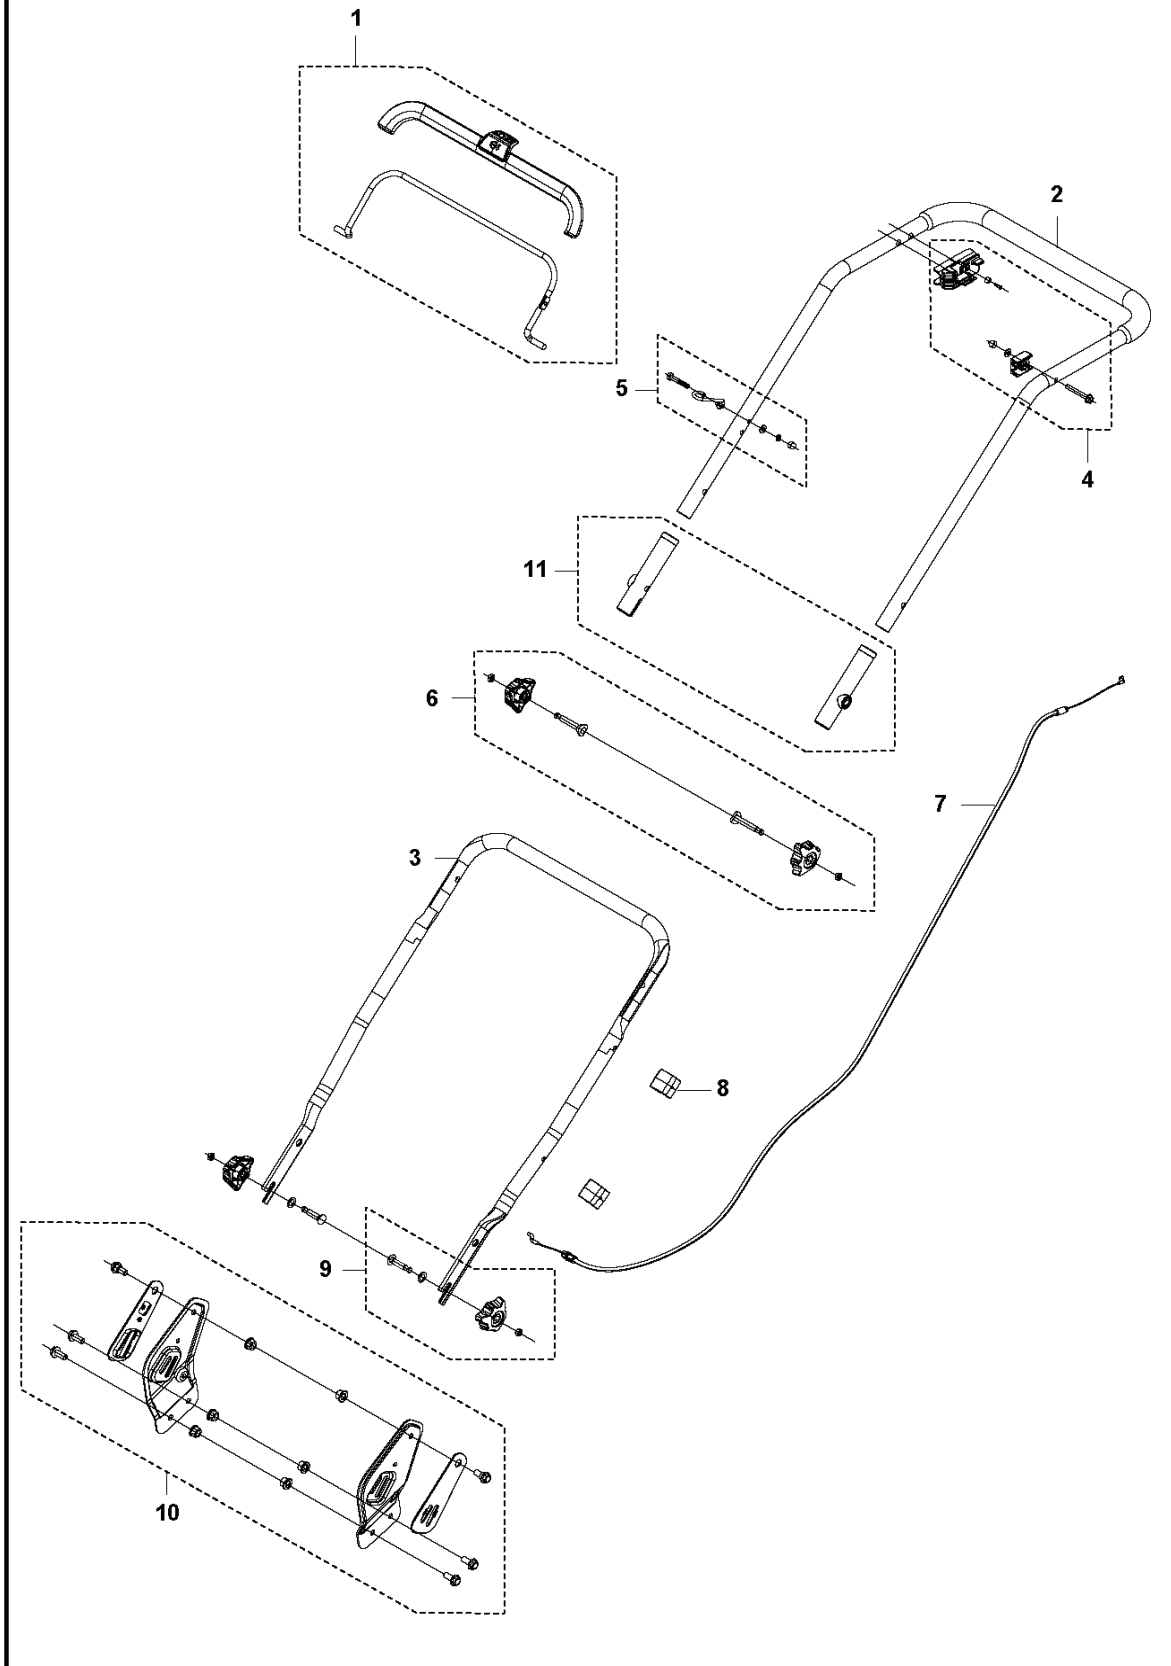

B LC 140P
HANDLE

LAWN MOWERS: CONSUMER WALK-BEHINDS

PXM_REF	PXM_PARTNO	DESCRIPTION	PXM_REMARK	QTY.
1	599349362	BAIL ARM ASSY	BAIL ARM	1
2	599349402	HANDLE KIT	HANDLE AND SHEATH	1
3	599349397	HANDLE	LOWER HANDLE	1
4	599349361	BAIL ARM ASSY	BAIL ARM	1
5	529853401	HANDLE KIT	HANDLE	1
6	599349360	KNOB ASSY	KNOB	1
7	599349391	CABLE	FLAMEOUT CABLE	1
8	599349379	CLIP	CABLE CLIP	1
9	529596001	KNOB ASSY	KNOB	1
10	599349380	SUPPORT KIT	HANDLE BRACKET	1
11	599349418	SLEEVE	ANTI FRICTION SLEEVE	1