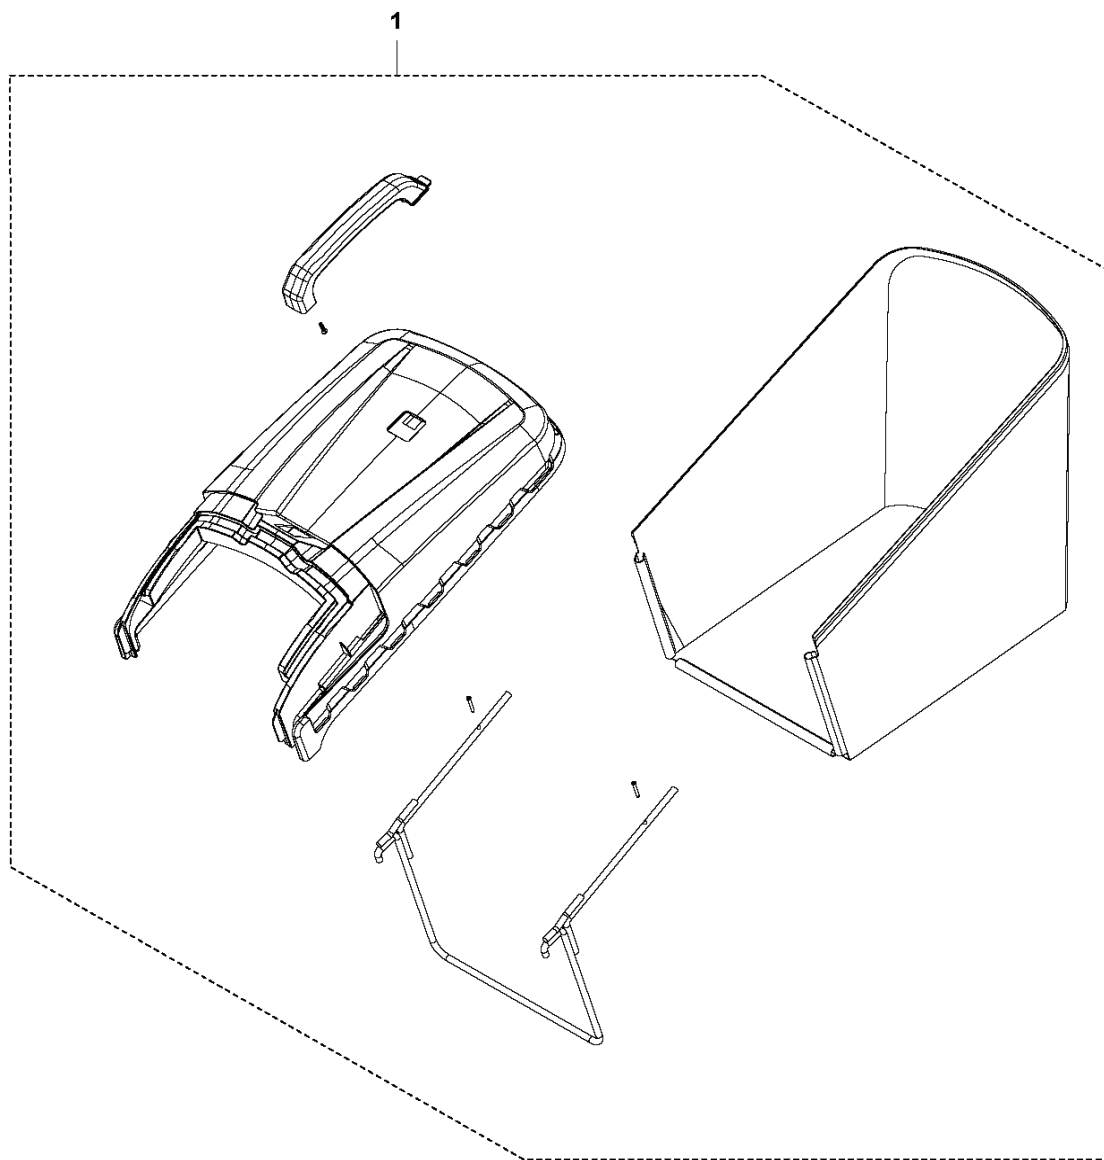

LAWN MOWERS: CONSUMER WALK-BEHINDS

PXM_REF	PXM_PARTNO	DESCRIPTION	PXM_REMARK	QTY.
1	599349369	CHASSIS	CHASSIS	1
2	599349371	COVER KIT	FRONT COVER	1
3	599349373	FLAP	REAR DOOR	1
4	599349422	WHEEL	REAR WHEEL	1
5	599349385	AXLE	WHEEL AXLE	1
6	599349417	SLEEVE	REAR AXLE SLEEVE	1
7	599349387	AXLE	WHEEL AXLE	1
8	599349382	AXLE	FRONT AXLE FIXING	1
9	599349367	WHEEL	FRONT WHEEL	1
10	599349398	HANDLE KIT	HEIGHT ADJUSTMENT HANDLE	1
11	599349363	PLATE KIT	HEIGHT ADJUSTMENT PLATE	1
12	599349364	ROD	HEIGHT ADJUSTMENT ROD	1
13	599349366	SPRING	HEIGHT ADJUSTMENT SPRING	1

D LC 140P
GRASS HANDLING